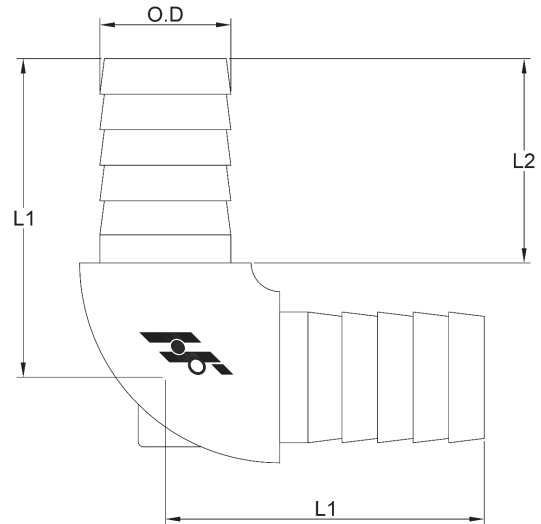

Bronze/Brass Pipe Fitting

Elbow Barbed Fitting

Specification	Model No.	O.D	L1	L2					
1/4"	CE20022	7	20.5	29					
5/16"	CE20025	9	20.5	31.8					
3/8"	CE20033	10.5	20.5	31.5					
1/2"	CE20044	13.5	22.3	34					
5/8"	CE20055	17.5	15.3	28					
3/4"	CE20066	20.6	19	35.5					
1"	CE21010	26.4	41.2	66.7					
1-1/4"	CE21212	33.3	43	74					
1-1/2"	CE21414	38.7	47	74					
2"	CE22020	51.7	50	75.5					
2-1/2"	CE22424	63.7	64	107					
3"	CE23030	77	60.7	113.8					
4"	CE24040	104	71	133					